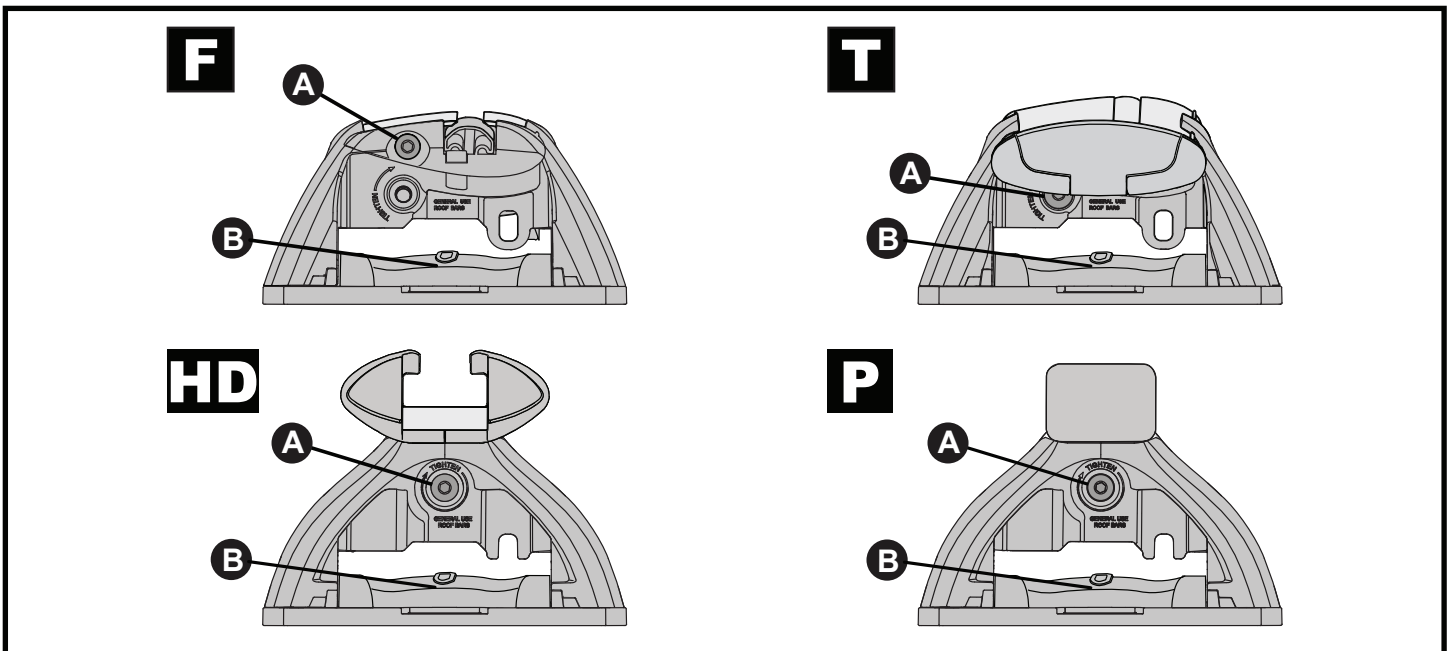

**ATTENTION • ACHTUNG • ATENCIÓN • ATTENTION • OPPMERKSOMHET • ATENÇÃO • ВНИМАНИЕ • ATTENZIONE
UWAGA • UPOZORNĚNÍ • UPOZORNENIE • LET OP • UPPMÄRKSAMHET • ОРМÆRKSOMHED • УВАГА • HUOMIO**