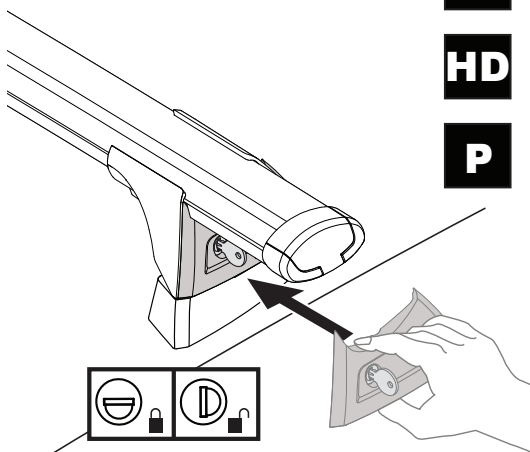

14

**2 Nm
(18 lb-in)**

x4

15

x4

16

T
HD
P

F

x4