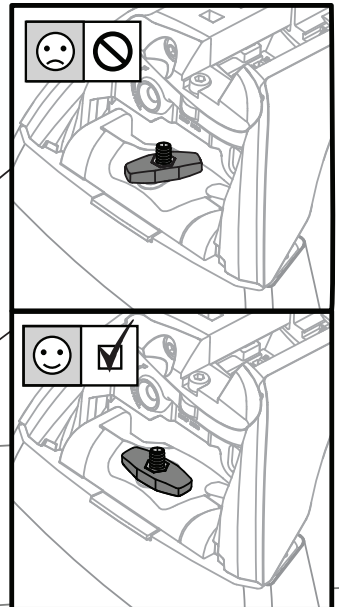

14

**2 Nm
(18 lb-in)**

x4

15

x4

16

T
HD
P

F

x4