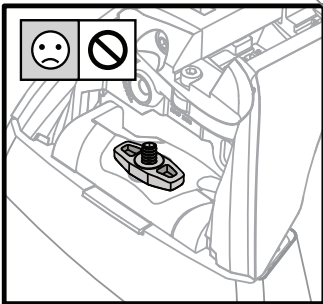

14

**2 Nm
(18 lb-in)**

x4

15

x4

16

T
HD
P

F

x4