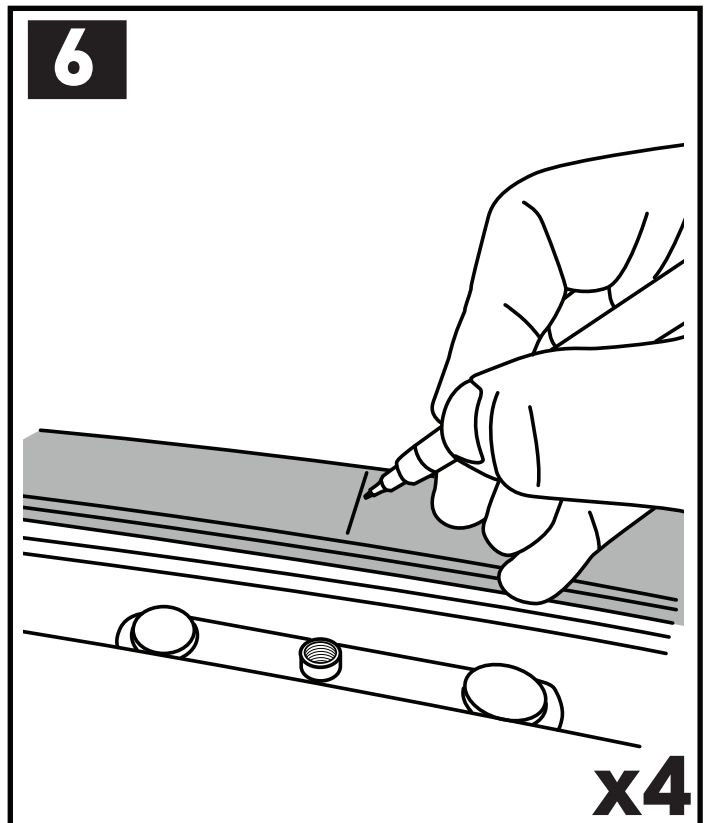

PLACEMENT • PLATZIERUNG • COLOCACIÓN • MONTAGE • PLASSERING • COLOCAÇÃO • РАЗМЕЩЕНИЕ • MONTAGGIO
 UMIESZCZENIE • UMÍSTĚNÍ • UMIESTNENIE • PLAATSING • PLACERING • PLACERING • РОЗМІЩЕННЯ • SIJOITTA

13

		1	2	A	B
Mazda 2, 5dr Hatch 15-Apr 17	AU, NZ	X = 815 mm (32 1/8")	X = 770 mm (30 3/8")	A = 225 mm (8 7/8")	B = 520 mm (20 1/2")
Mazda 2, 5dr Hatch 15-17	EU	X = 815 mm (32 1/8")	X = 770 mm (30 3/8")	A = 225 mm (8 7/8")	B = 520 mm (20 1/2")
Mazda 2, 5dr Hatch May 17-19	AU, NZ	X = 815 mm (32 1/8")	X = 770 mm (30 3/8")	A = 225 mm (8 7/8")	B = 520 mm (20 1/2")
Mazda 2, 5dr Hatch 17-19	EU, ZA	X = 815 mm (32 1/8")	X = 770 mm (30 3/8")	A = 225 mm (8 7/8")	B = 520 mm (20 1/2")
Mazda 2, 5dr Hatch 20+	AU, EU, NZ, ZA	X = 815 mm (32 1/8")	X = 770 mm (30 3/8")	A = 225 mm (8 7/8")	B = 520 mm (20 1/2")
Mazda 3, 4dr Sedan 14-16	AU, EU, NZ	X = 938 mm (36 7/8")	X = 890 mm (35")	A = 255 mm (10")	B = 435 mm (17 1/8")
Mazda 3, 4dr Sedan 16-Mar 19	AU, NZ	X = 938 mm (36 7/8")	X = 890 mm (35")	A = 255 mm (10")	B = 435 mm (17 1/8")
Mazda 3, 4dr Sedan 16-19	CN, EU, ZA	X = 938 mm (36 7/8")	X = 890 mm (35")	A = 255 mm (10")	B = 435 mm (17 1/8")
Mazda 3, 4dr Sedan Apr 19+	AU, NZ	X = 925 mm (36 3/8")	X = 845 mm (33 1/4")	A = 260 mm (10 1/4")	B = 465 mm (18 1/4")
Mazda 3, 4dr Sedan 19+	EU, ZA	X = 925 mm (36 3/8")	X = 845 mm (33 1/4")	A = 260 mm (10 1/4")	B = 465 mm (18 1/4")
Mazda 6, 4dr Sedan 12-18	EU, NZ	X = 945 mm (37 1/4")	X = 890 mm (35")	A = 235 mm (9 1/4")	B = 415 mm (16 3/8")
Mazda 6, 4dr Sedan 12-May 18	AU	X = 945 mm (37 1/4")	X = 890 mm (35")	A = 235 mm (9 1/4")	B = 415 mm (16 3/8")
Mazda 6, 4dr Sedan 18+	EU, NZ	X = 945 mm (37 1/4")	X = 890 mm (35")	A = 235 mm (9 1/4")	B = 415 mm (16 3/8")
Mazda 6, 4dr Sedan Jun 18+	AU	X = 945 mm (37 1/4")	X = 890 mm (35")	A = 235 mm (9 1/4")	B = 415 mm (16 3/8")
Mazda Axela, 4dr Sedan 14+	NZ	X = 938 mm (36 7/8")	X = 890 mm (35")	A = 255 mm (10")	B = 435 mm (17 1/8")
Mazda Demio, 5dr Hatch 15-17	NZ	X = 815 mm (32 1/8")	X = 770 mm (30 3/8")	A = 225 mm (8 7/8")	B = 520 mm (20 1/2")
Mazda Demio, 5dr Hatch 17+	NZ	X = 815 mm (32 1/8")	X = 770 mm (30 3/8")	A = 225 mm (8 7/8")	B = 520 mm (20 1/2")