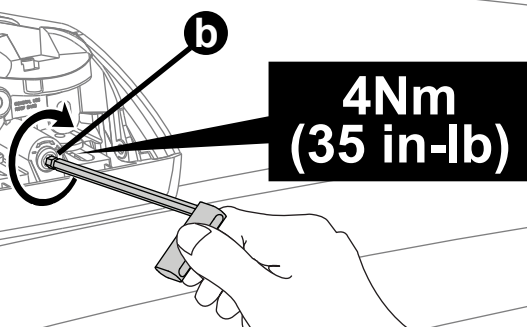

Through Bar (T)

Heavy Duty Bar (HD)

Square Bar/P-Bar (P)

**K743**

**= 1.1 kg**  
**(2.5 lbs.)**

**14**

**2X**

**15**

**16**

**17**

18

3Nm  
(27 in-lb)

4X

19

F

T