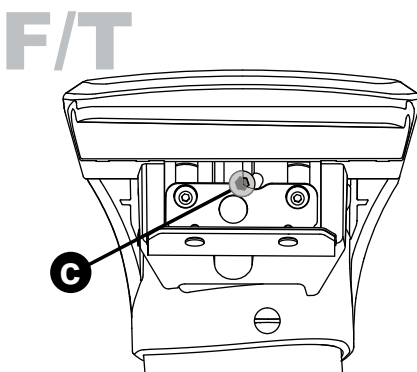

Through Bar (T)

Heavy Duty Bar (HD)

Square Bar/P-Bar (P)

**K743**

**= 1.1 kg**  
**(2.5 lbs.)**

**14**

**2X**

**15**

**16**

**17**

18

3Nm  
(27 in-lb)

4X

19

F

T