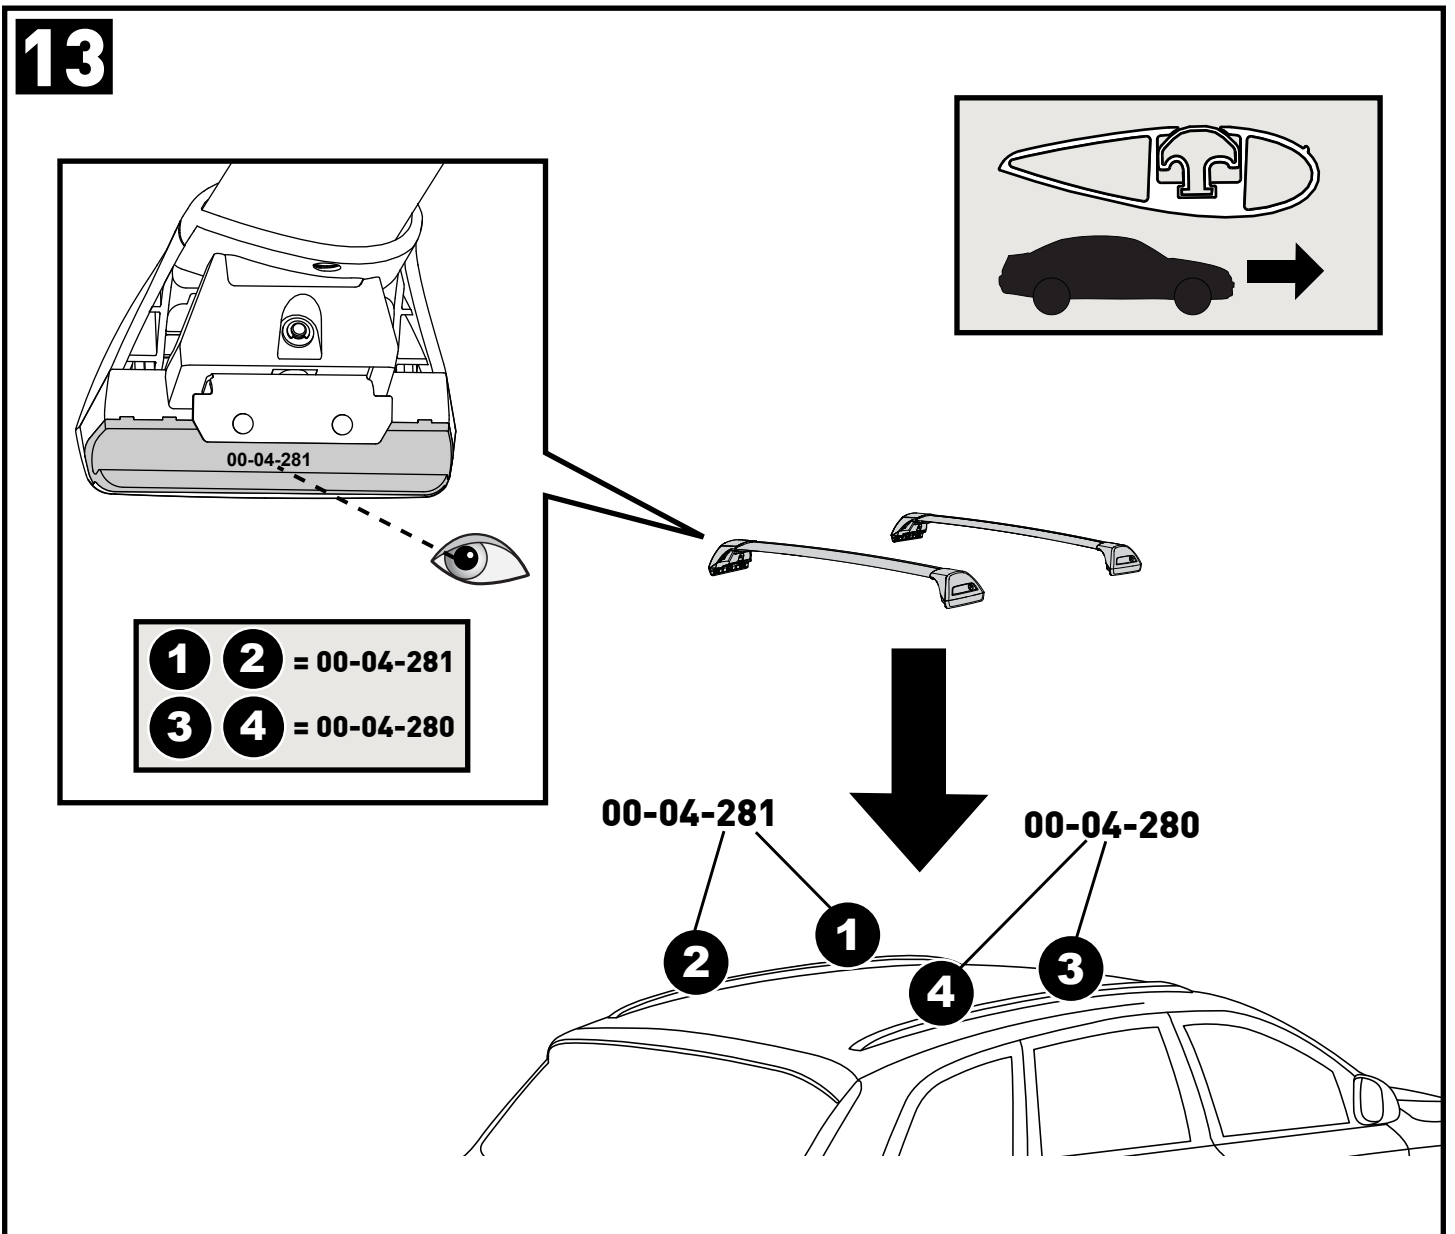

Through Bar (T)

Heavy Duty Bar (HD)

Square Bar/P-Bar (P)

**K743**

**= 1.1 kg**  
**(2.5 lbs.)**

**14**

**2X**

**15**

**16**

**17**

18

3Nm  
(27 in-lb)

4X

19

F

T