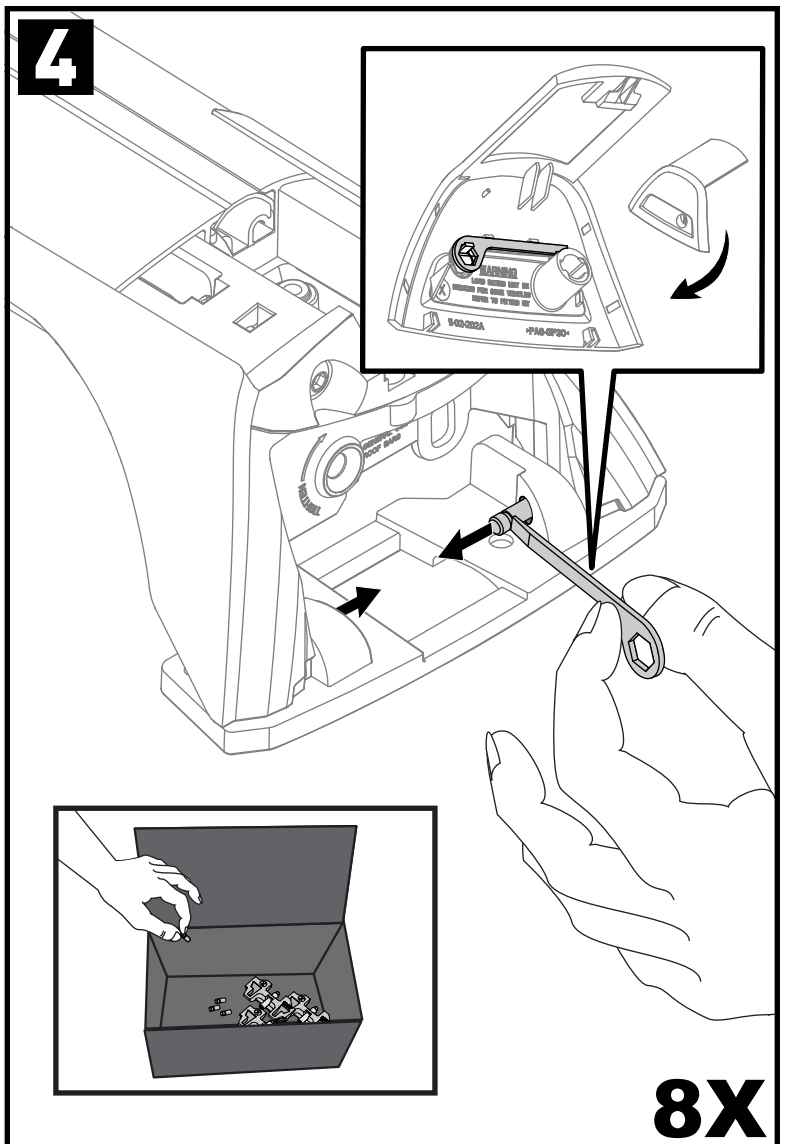

Through Bar (T)

Heavy Duty Bar (HD)

Square Bar/P-Bar (P)

**K743**

**= 1.1 kg**  
**(2.5 lbs.)**

**14**

**2X**

**15**