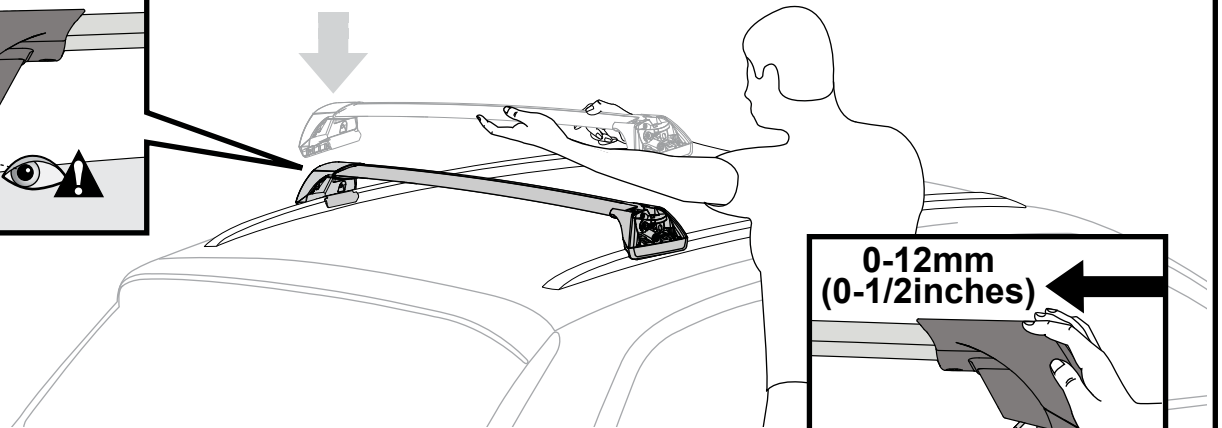

Through Bar (T)

Heavy Duty Bar (HD)

Square Bar/P-Bar (P)

**K743**

**= 1.1 kg**  
**(2.5 lbs.)**

**14**

**2X**

**15**