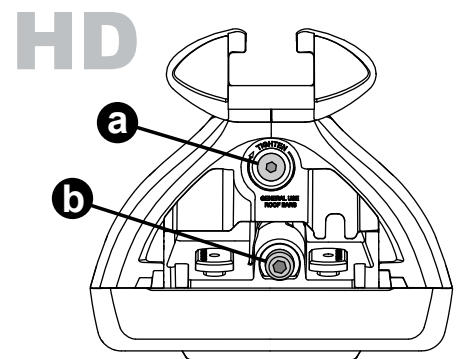

Through Bar (T)

Heavy Duty Bar (HD)

Square Bar/P-Bar (P)

**K743**

**= 1.1 kg**  
**(2.5 lbs.)**

**14**

**2X**

**15**

**16**

**17**

18

3Nm  
(27 in-lb)

4X

19

F

T