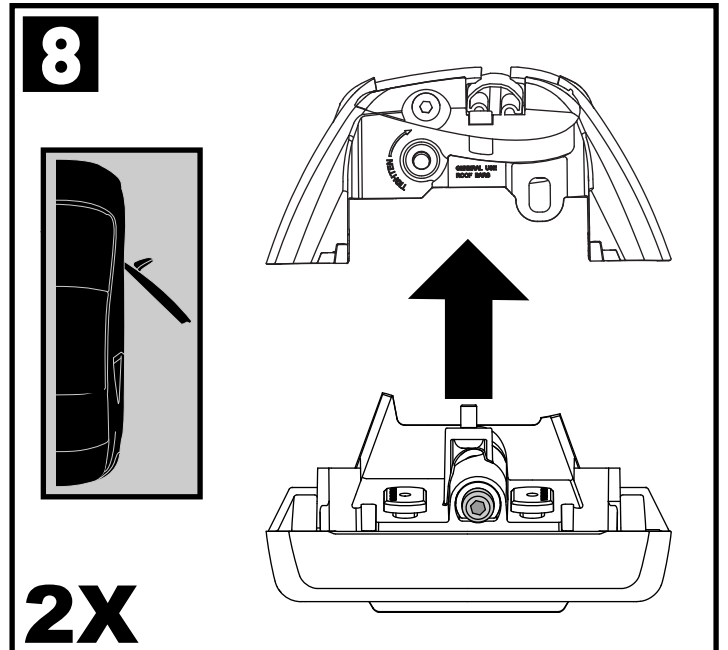

Through Bar (T)

Heavy Duty Bar (HD)

Square Bar/P-Bar (P)

**K743**

**= 1.1 kg**  
**(2.5 lbs.)**

**14**

**2X**

**15**

**16**

**17**

18

3Nm  
(27 in-lb)

4X

19

F

T