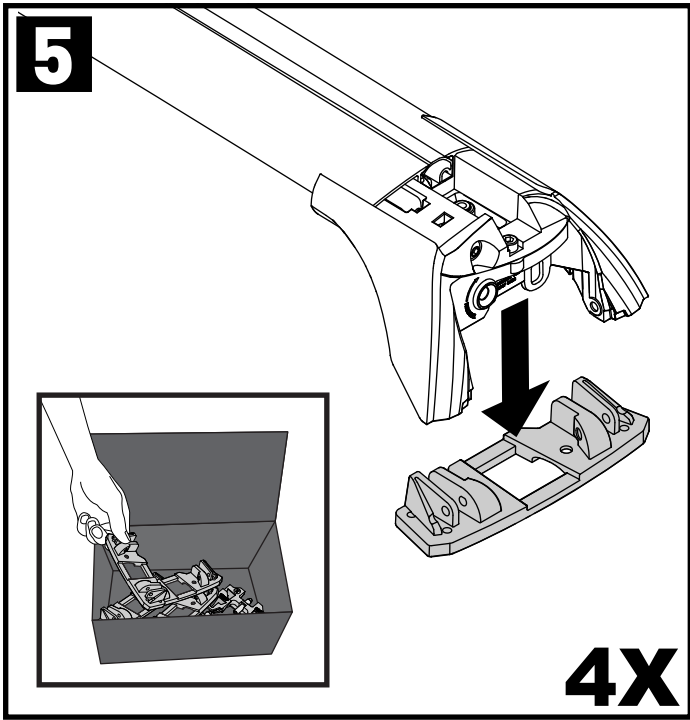

Through Bar (T)

Heavy Duty Bar (HD)

Square Bar/P-Bar (P)

**K743**

**= 1.1 kg**  
**(2.5 lbs.)**

**14**

**2X**

**15**

**16**

**17**

18

3Nm  
(27 in-lb)

4X

19

F

T