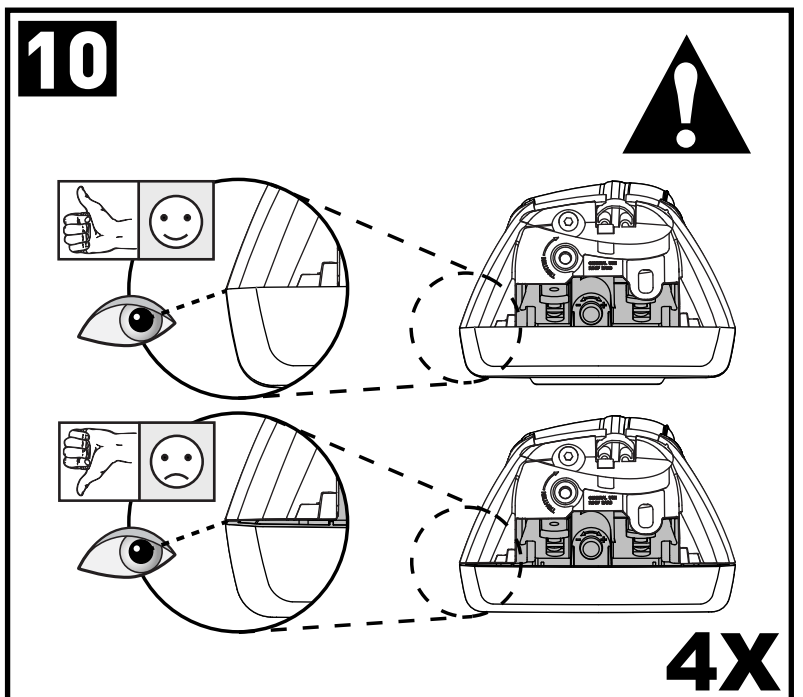

Through Bar (T)

Heavy Duty Bar (HD)

Square Bar/P-Bar (P)

**K743**

**= 1.1 kg**  
**(2.5 lbs.)**

**14**

**2X**

**15**

**16**

**17**

18

3Nm  
(27 in-lb)

4X

19

F

T