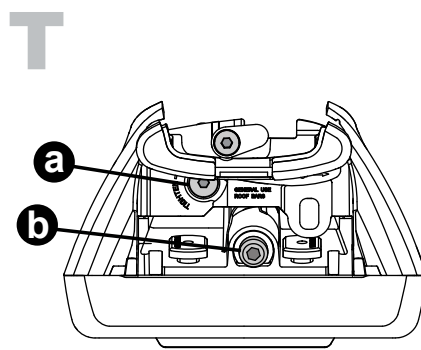

Through Bar (T)

Heavy Duty Bar (HD)

Square Bar/P-Bar (P)

**K743**

**= 1.1 kg**  
**(2.5 lbs.)**

**14**

**2X**

**15**

**16**

**17**

18

3Nm  
(27 in-lb)

4X

19

F

T