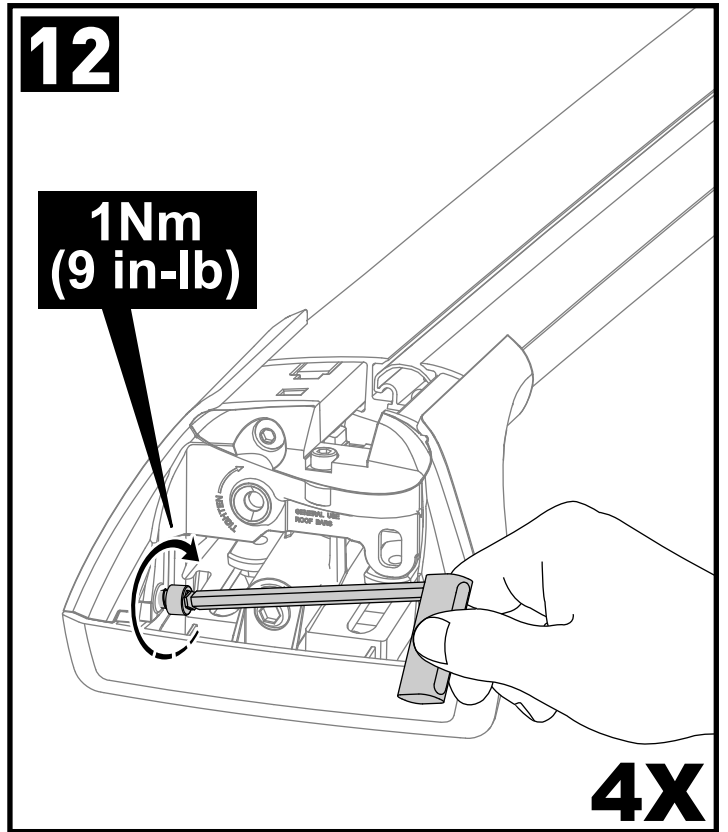

Through Bar (T)

Heavy Duty Bar (HD)

Square Bar/P-Bar (P)

**K743**

**= 1.1 kg**  
**(2.5 lbs.)**

**14**

**2X**

**15**

**16**

**17**

18

3Nm  
(27 in-lb)

4X

19

F

T