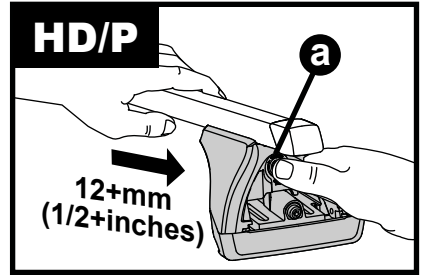

Through Bar (T)

Heavy Duty Bar (HD)

Square Bar/P-Bar (P)

**K743**

**= 1.1 kg**  
**(2.5 lbs.)**

**14**

**2X**

**15**