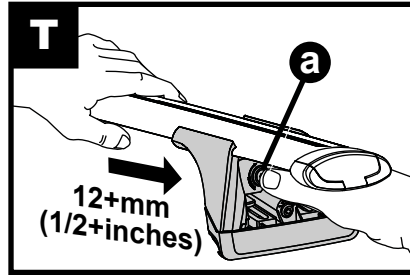

Through Bar (T)

Heavy Duty Bar (HD)

Square Bar/P-Bar (P)

**K743**

**= 1.1 kg**  
**(2.5 lbs.)**

**14**

**2X**

**15**

**16**

**17**

18

3Nm  
(27 in-lb)

4X

19

F

T