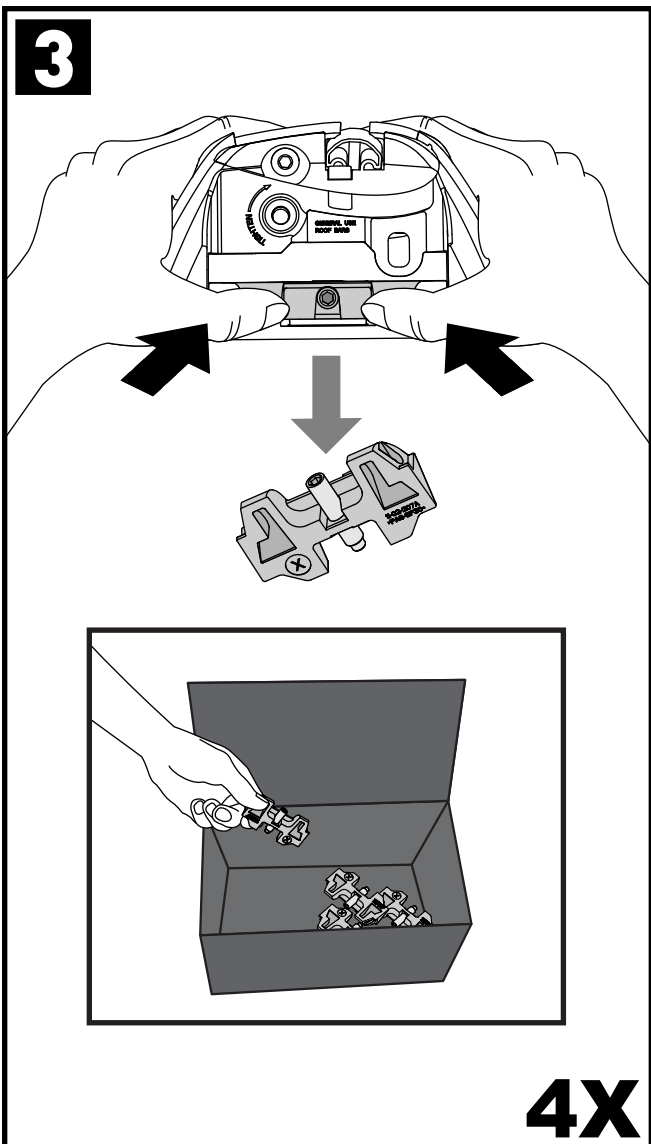

Through Bar (T)

Heavy Duty Bar (HD)

Square Bar/P-Bar (P)

**K743**

**= 1.1 kg**  
**(2.5 lbs.)**

**14**

**2X**

**15**