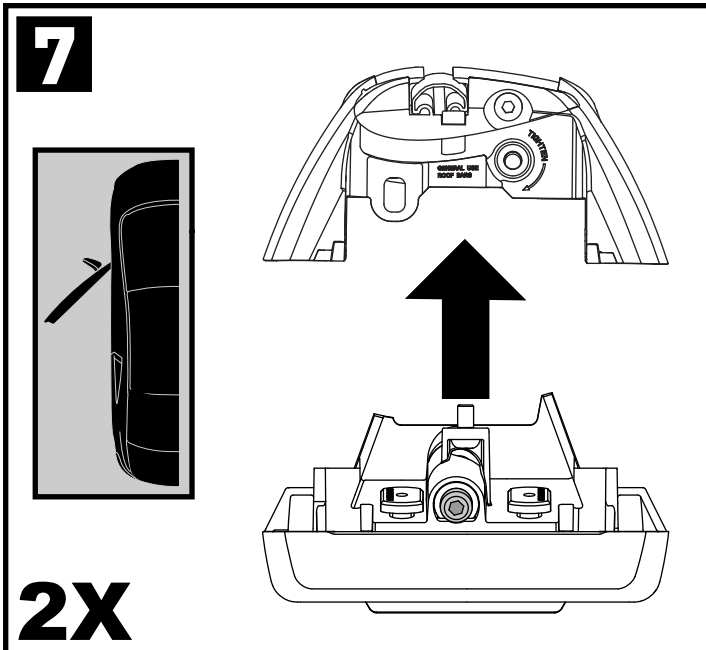

Through Bar (T)

Heavy Duty Bar (HD)

Square Bar/P-Bar (P)

**K743**

**= 1.1 kg**  
**(2.5 lbs.)**

**14**

**2X**

**15**

**16**

**17**

18

3Nm  
(27 in-lb)

4X

19

F

T