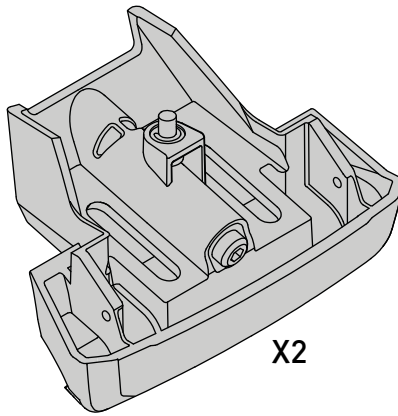

CONTENTS • CONTENUTO • CONTENIDO • INHALT • CONTENUTI

X2

X2

X1

X8

K743

= 1.1 kg
(2.5 lbs.)