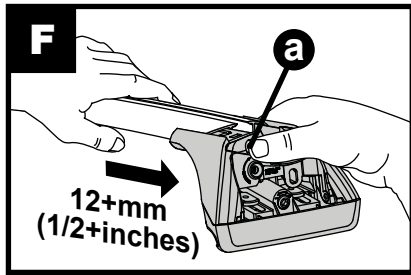

Through Bar (T)

Heavy Duty Bar (HD)

Square Bar/P-Bar (P)

**K743**

**= 1.1 kg**  
**(2.5 lbs.)**

**14**

**2X**

**15**

**16**

**17**

18

3Nm  
(27 in-lb)

4X

19

F

T