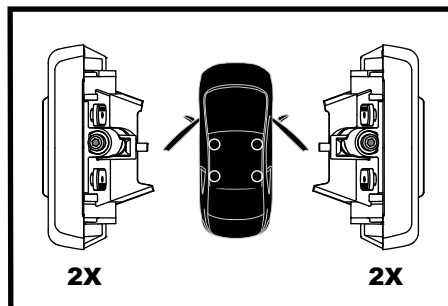

Through Bar (T)

Heavy Duty Bar (HD)

Square Bar/P-Bar (P)

**K743**

**= 1.1 kg**  
**(2.5 lbs.)**

**14**

**2X**

**15**

**16**

**17**

18

3Nm  
(27 in-lb)

4X

19

F

T