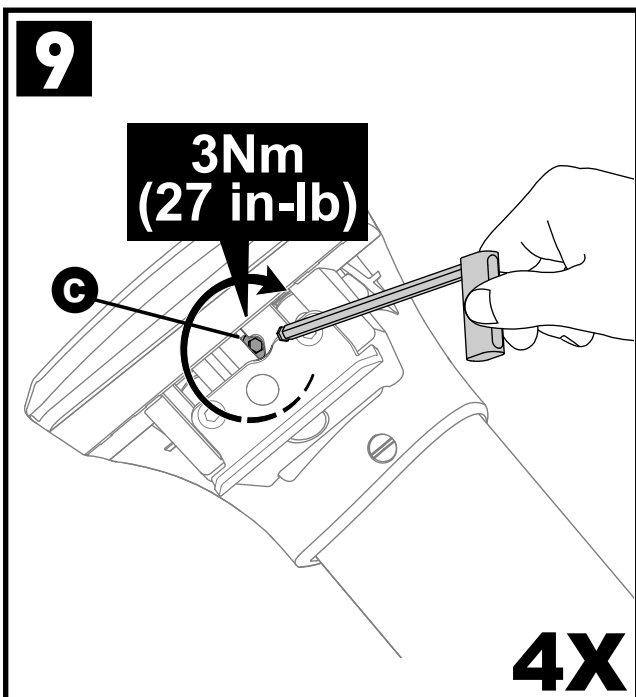

Through Bar (T)

Heavy Duty Bar (HD)

Square Bar/P-Bar (P)

**K743**

**= 1.1 kg**  
**(2.5 lbs.)**

**14**

**2X**

**15**

**16**

**17**

18

3Nm  
(27 in-lb)

4X

19

F

T

HD

P

4X

20

21

4X

4X

<b>K743</b>	<b>X</b> 1	<b>X</b> 2
<b>Auris</b>	770mm/30 1/4"	735mm/28 7/8"