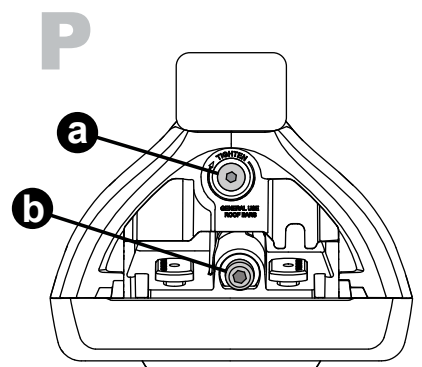

Through Bar (T)

Heavy Duty Bar (HD)

Square Bar/P-Bar (P)

**K743**

**= 1.1 kg**  
**(2.5 lbs.)**

**14**

**2X**

**15**

**16**

**17**

18

3Nm  
(27 in-lb)

4X

19

F

T