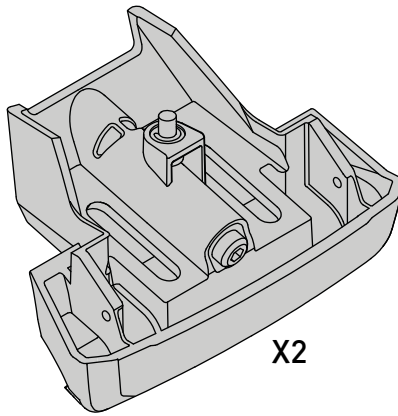

K913

Fitting Kit

MAX kg (lb)

		   
Fiat 500X 5dr SUV 2015 +	AU,EU,UK,US,CA,NZ,ZA	75 kg (165 lb)

CONTENTS • CONTENUTO • CONTENIDO • INHALT • CONTENUTI

X2

X2

X1

X8

Flush Bar (F)

Through Bar (T)

Heavy Duty Bar (HD)

Square Bar/P-Bar (P)

K913

1.1 kg (2.5 lbs.)

14

2X

15

4X

16

4X

17

4X

18

20

21

4X

4X

K913	X 1	X 2
500X	890mm/35 1/8"	845mm/33 1/4"

F

T

HD