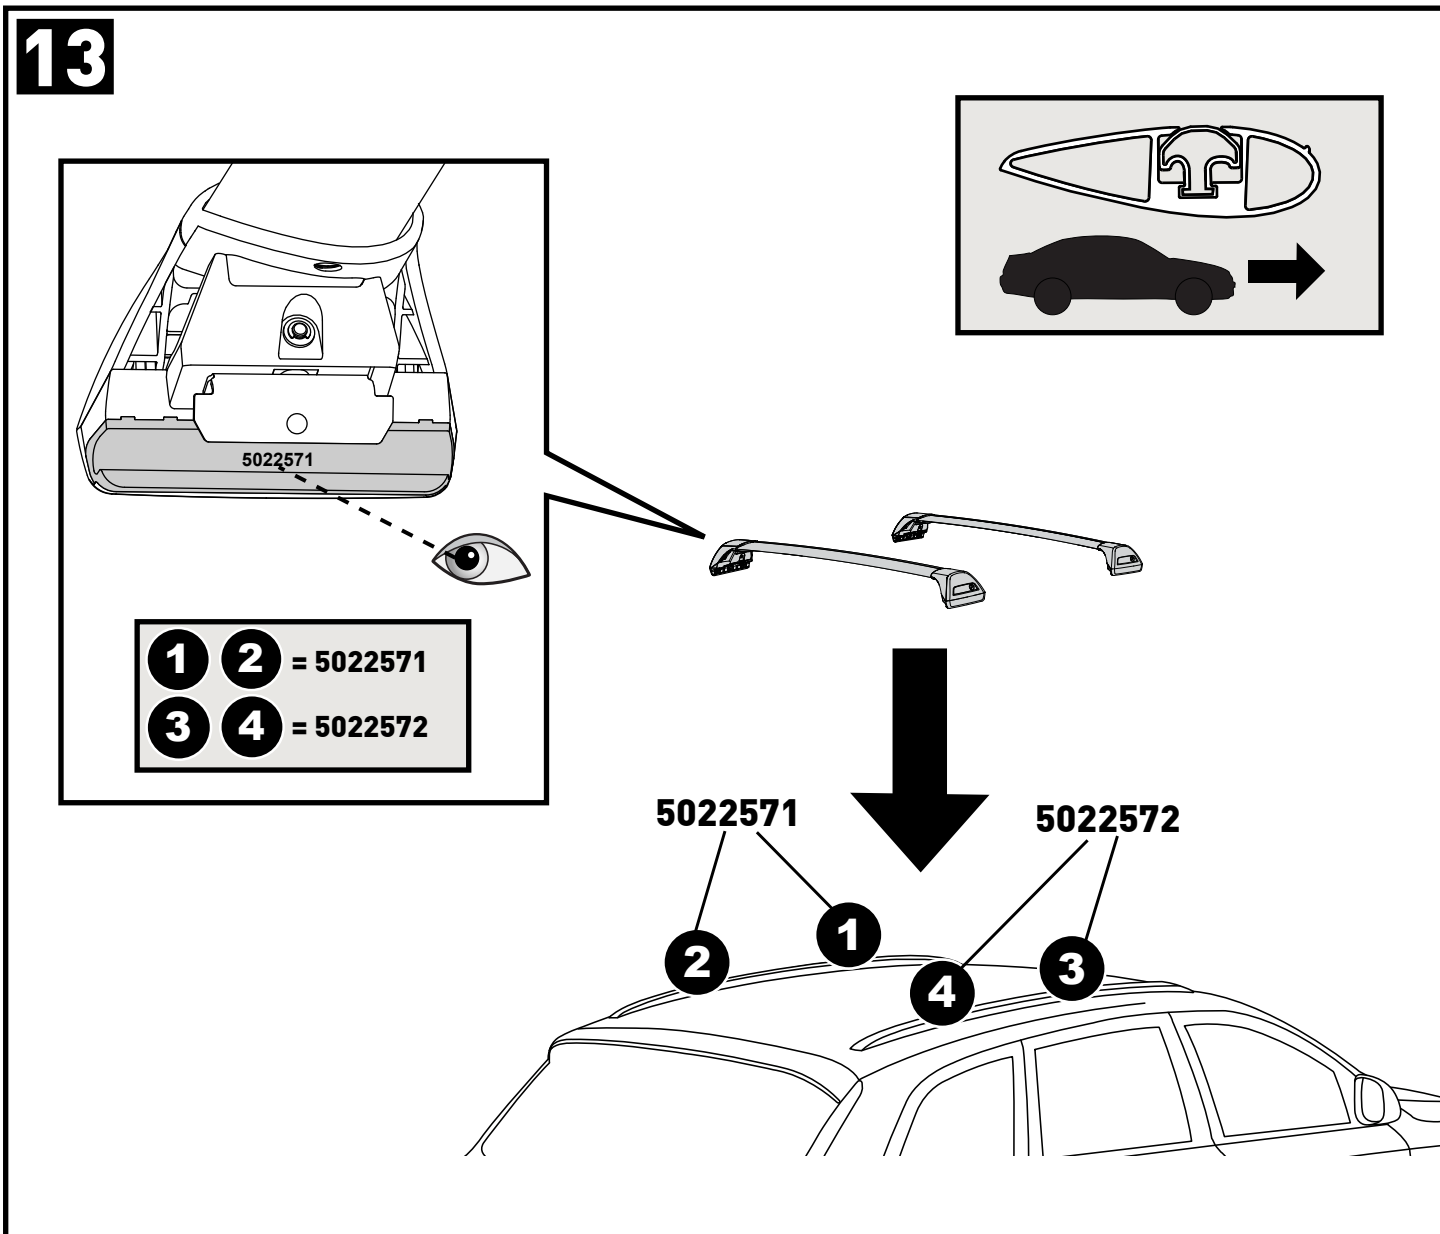

X8

Flush Bar (F)

Through Bar (T)

Heavy Duty Bar (HD)

Square Bar/P-Bar (P)

K913

1.1 kg (2.5 lbs.)

14

2X

15

4X

16

4X

17

4X

18

20

21

4X

4X

K913	X 1	X 2
500X	890mm/35 1/8"	845mm/33 1/4"

F

T

HD