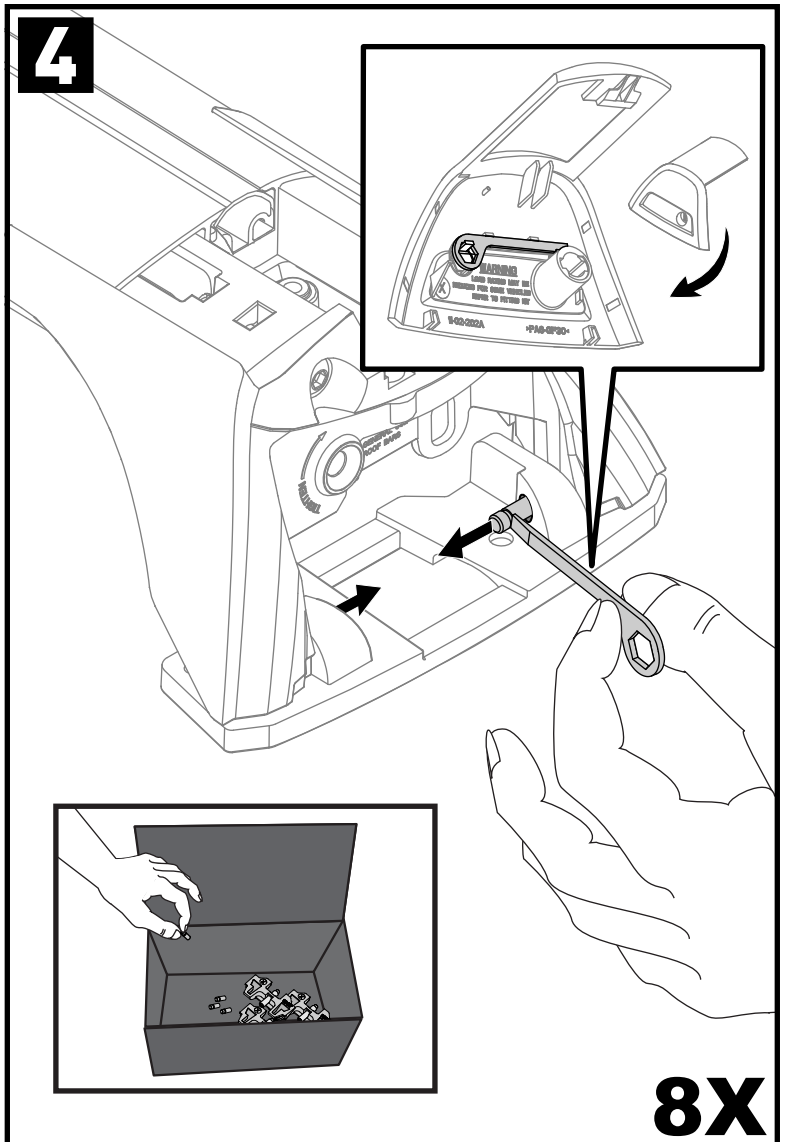

X8

Flush Bar (F)

Through Bar (T)

Heavy Duty Bar (HD)

Square Bar/P-Bar (P)

K913

1.1 kg (2.5 lbs.)

14