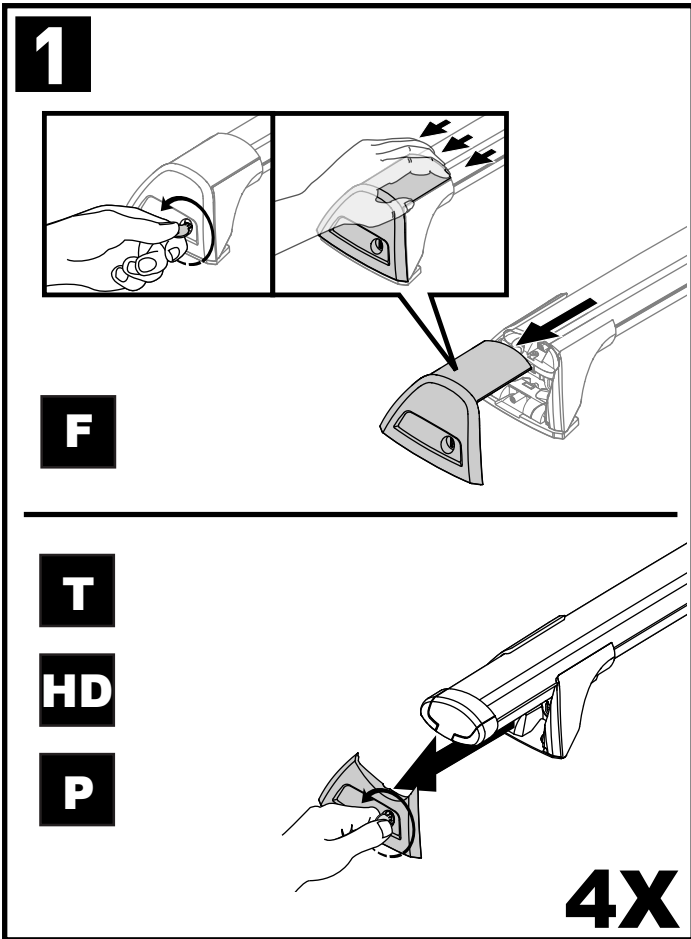

X8

Flush Bar (F)

Through Bar (T)

Heavy Duty Bar (HD)

Square Bar/P-Bar (P)

K913

1.1 kg (2.5 lbs.)

14