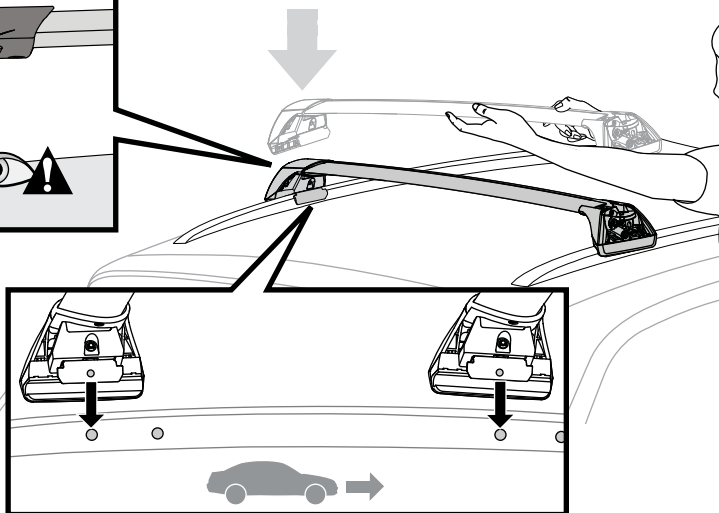

X8

Flush Bar (F)

Through Bar (T)

Heavy Duty Bar (HD)

Square Bar/P-Bar (P)

K913

1.1 kg (2.5 lbs.)

14