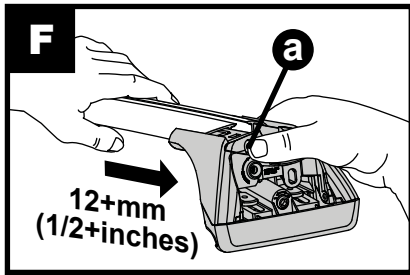

X8

Flush Bar (F)

Through Bar (T)

Heavy Duty Bar (HD)

Square Bar/P-Bar (P)

K913

1.1 kg (2.5 lbs.)

14