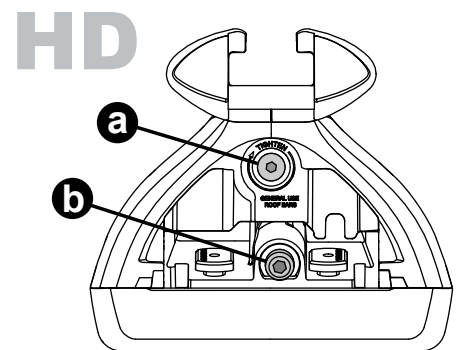

X8

Flush Bar (F)

Through Bar (T)

Heavy Duty Bar (HD)

Square Bar/P-Bar (P)

K913

1.1 kg (2.5 lbs.)

14

2X

15

4X

16

4X

17

4X

18

3Nm
(27 in-lb)

4X

19

F

T

HD

P

4X

20

21

4X

4X

K913	X 1	X 2
500X	890mm/35 1/8"	845mm/33 1/4"

F

T

HD