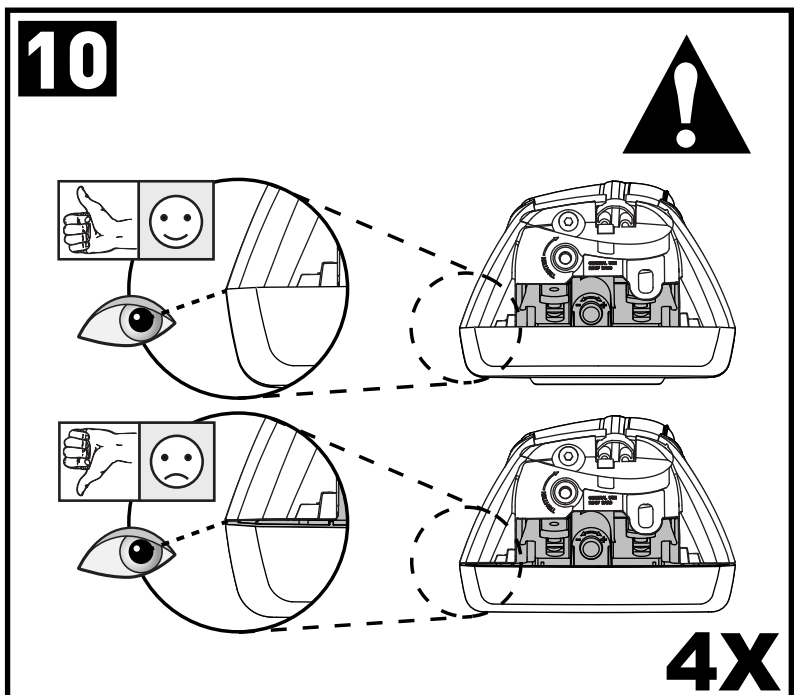

X8

Flush Bar (F)

Through Bar (T)

Heavy Duty Bar (HD)

Square Bar/P-Bar (P)

K913

1.1 kg (2.5 lbs.)

14