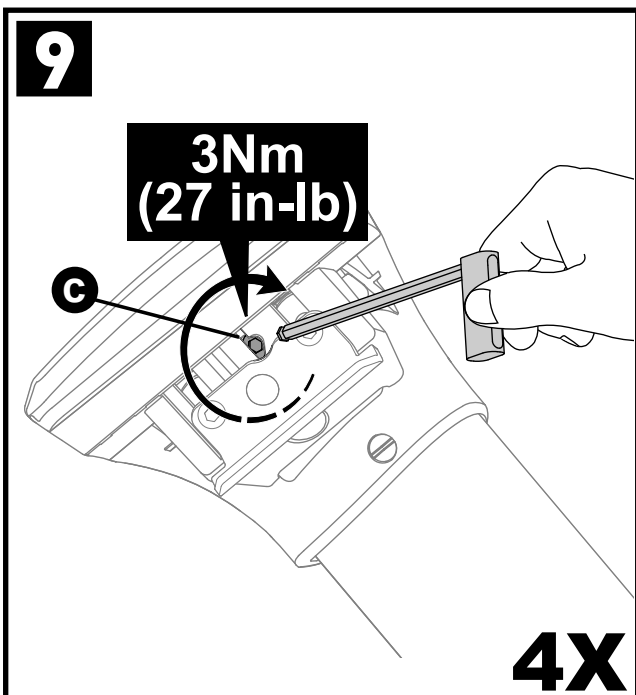

X8

Flush Bar (F)

Through Bar (T)

Heavy Duty Bar (HD)

Square Bar/P-Bar (P)

K913

1.1 kg (2.5 lbs.)

14

2X

15

4X

16

4X

17

4X

18

3Nm
(27 in-lb)

4X

19

F

T

HD

P

4X

20

21

4X

4X

K913	X 1	X 2
500X	890mm/35 1/8"	845mm/33 1/4"

F

T

HD