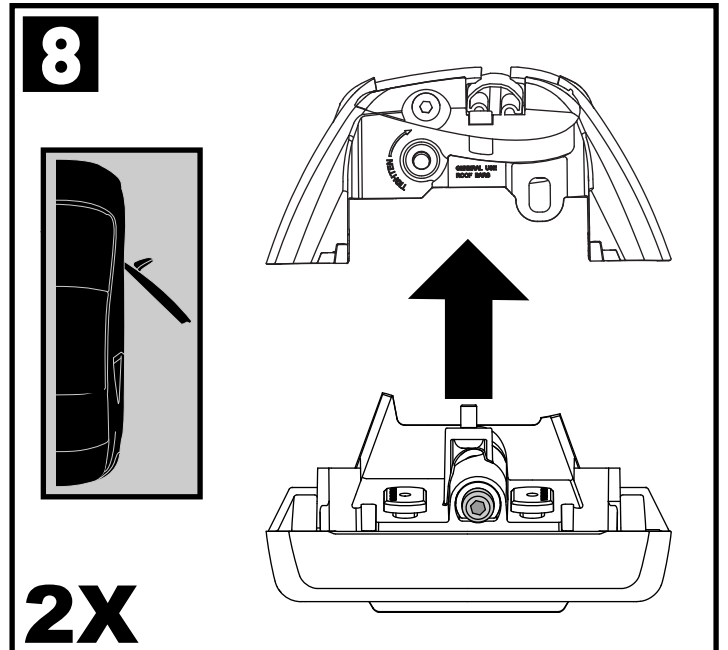

X8

Flush Bar (F)

Through Bar (T)

Heavy Duty Bar (HD)

Square Bar/P-Bar (P)

K913

1.1 kg (2.5 lbs.)

14