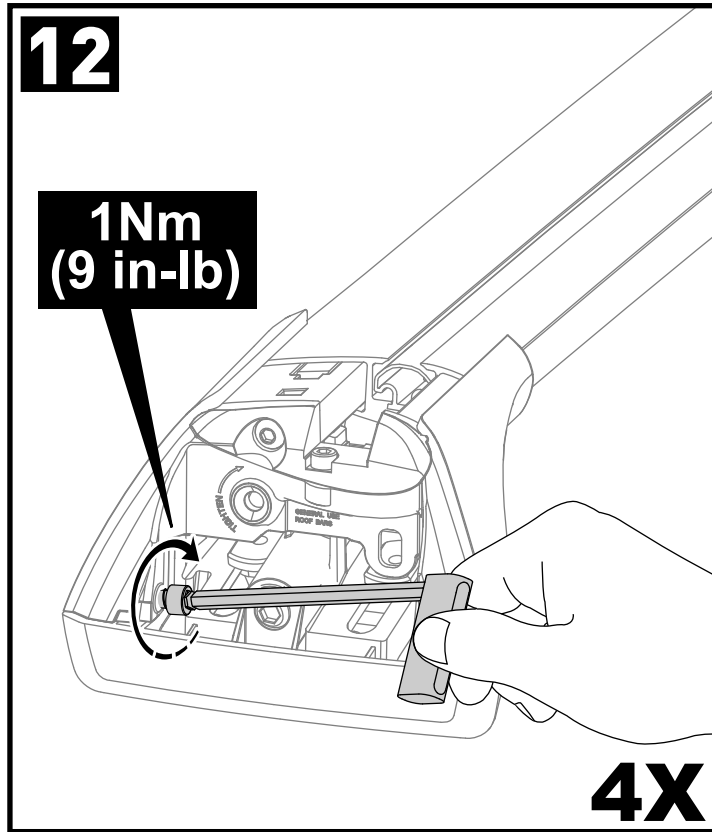

X8

Flush Bar (F)

Through Bar (T)

Heavy Duty Bar (HD)

Square Bar/P-Bar (P)

K913

1.1 kg (2.5 lbs.)

14

20

21

4X

4X

K913	X 1	X 2
500X	890mm/35 1/8"	845mm/33 1/4"

F

T

HD