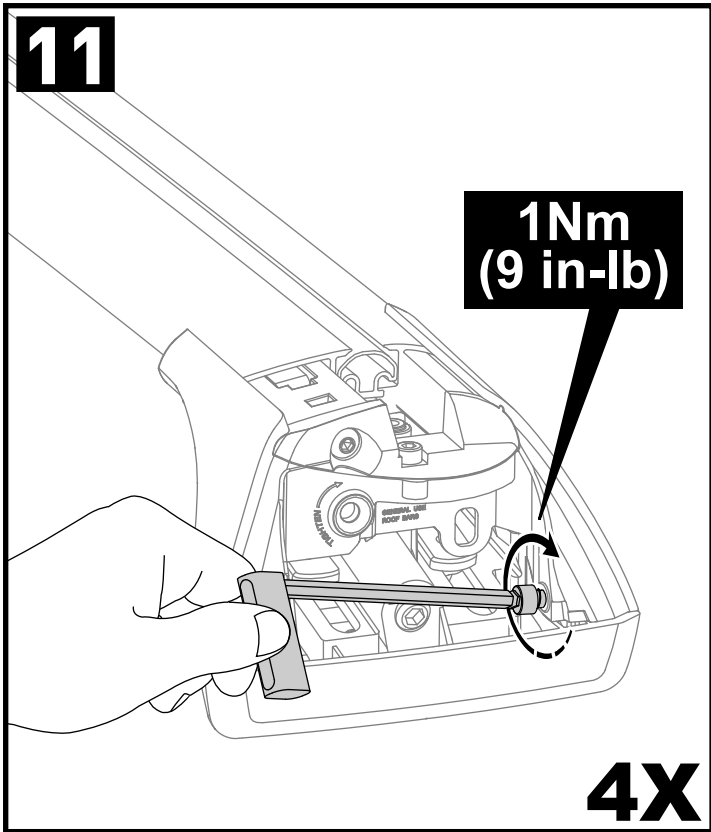

X8

Flush Bar (F)

Through Bar (T)

Heavy Duty Bar (HD)

Square Bar/P-Bar (P)

K913

1.1 kg (2.5 lbs.)

14