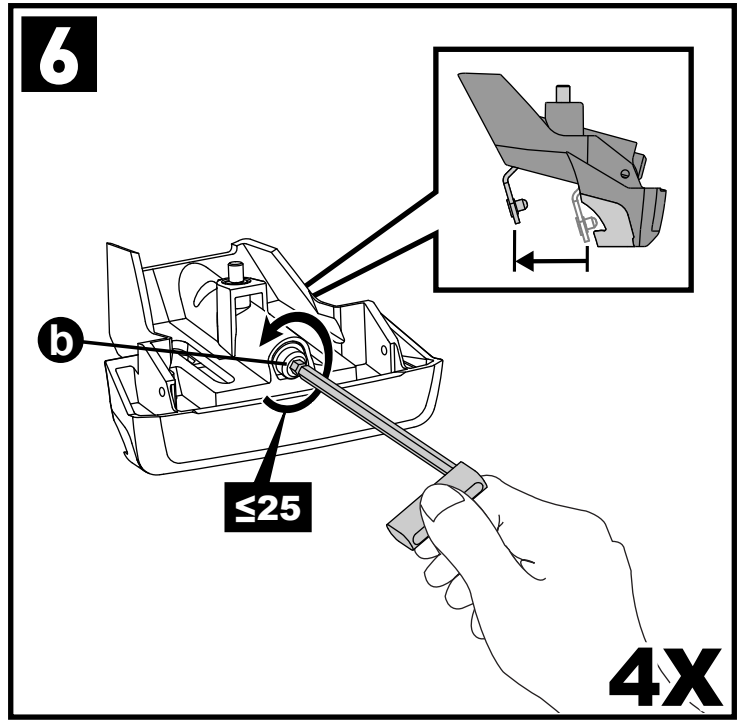

X8

Flush Bar (F)

Through Bar (T)

Heavy Duty Bar (HD)

Square Bar/P-Bar (P)

K913

1.1 kg (2.5 lbs.)

14