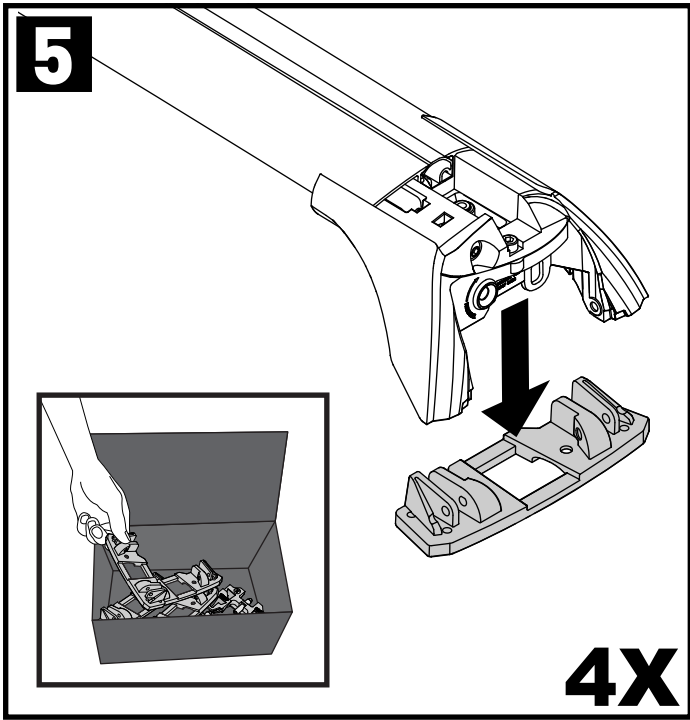

X8

Flush Bar (F)

Through Bar (T)

Heavy Duty Bar (HD)

Square Bar/P-Bar (P)

K913

1.1 kg (2.5 lbs.)

14