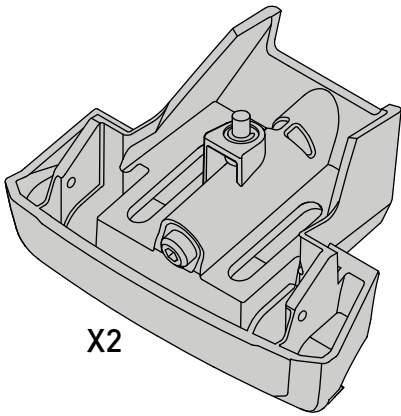

K913

Fitting Kit

MAX kg (lb)

		   
Fiat 500X 5dr SUV 2015 +	AU,EU,UK,US,CA,NZ,ZA	75 kg (165 lb)

CONTENTS • CONTENUTO • CONTENIDO • INHALT • CONTENUTI

X2

X2

X1

X8

Flush Bar (F)

Through Bar (T)

Heavy Duty Bar (HD)

Square Bar/P-Bar (P)

K913

1.1 kg (2.5 lbs.)

14

2X

15

4X

16

4X

17

4X

18

20

21

4X

4X

K913	X 1	X 2
500X	890mm/35 1/8"	845mm/33 1/4"

F

T

HD