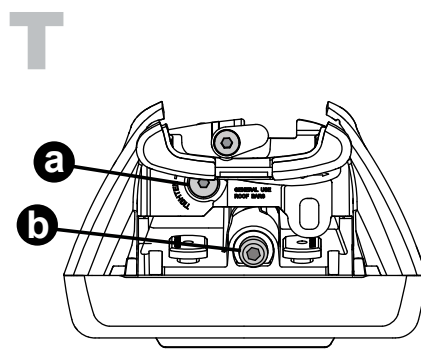

X8

Flush Bar (F)

Through Bar (T)

Heavy Duty Bar (HD)

Square Bar/P-Bar (P)

K913

1.1 kg (2.5 lbs.)

14

20

21

4X

4X

K913	X 1	X 2
500X	890mm/35 1/8"	845mm/33 1/4"

F

T

HD