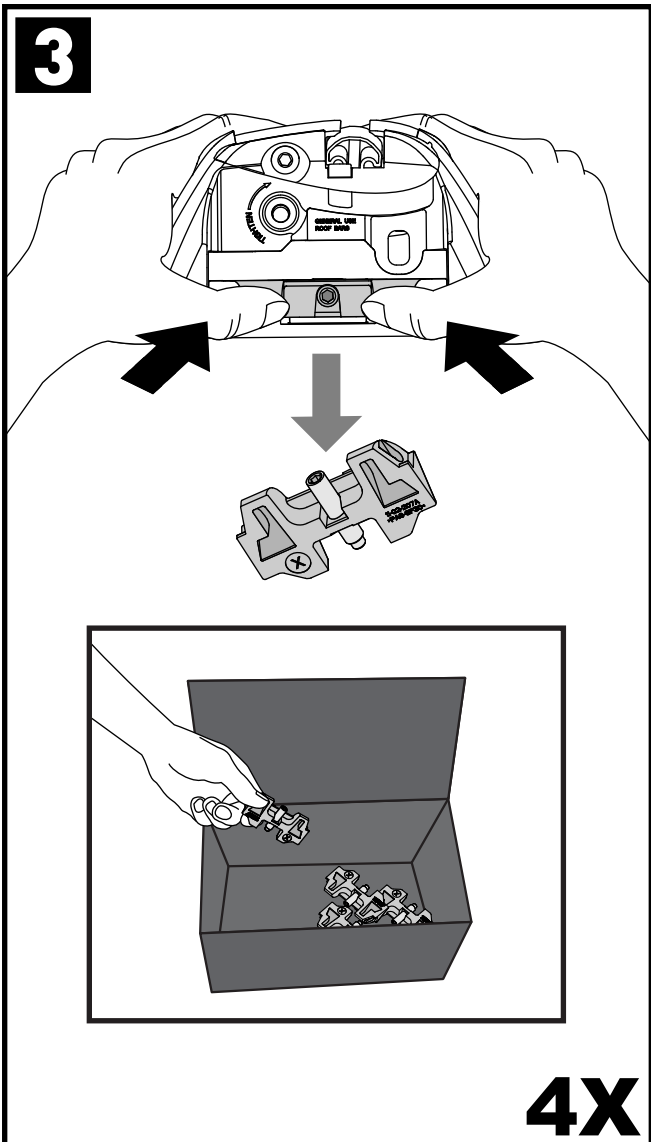

X8

Flush Bar (F)

Through Bar (T)

Heavy Duty Bar (HD)

Square Bar/P-Bar (P)

K913

1.1 kg (2.5 lbs.)

14