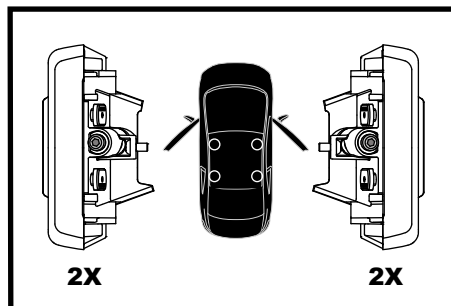

X8

Flush Bar (F)

Through Bar (T)

Heavy Duty Bar (HD)

Square Bar/P-Bar (P)

K913

1.1 kg (2.5 lbs.)

14