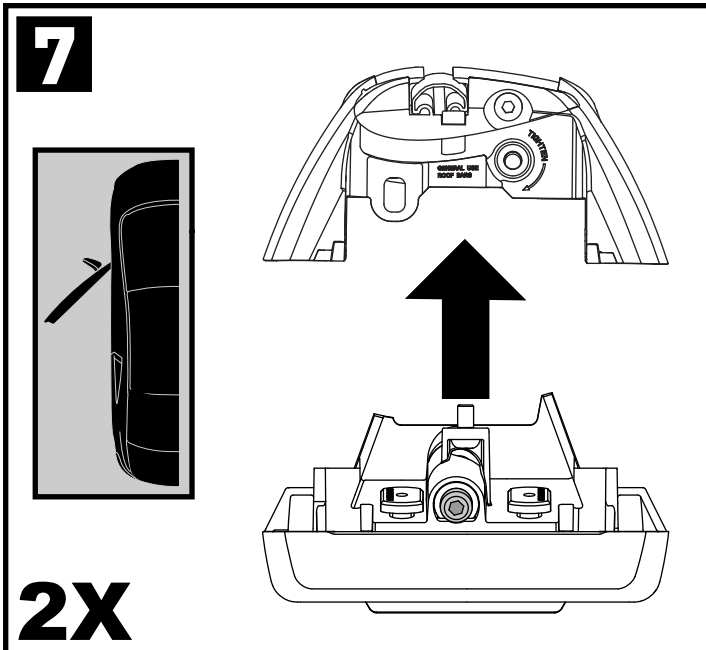

X8

Flush Bar (F)

Through Bar (T)

Heavy Duty Bar (HD)

Square Bar/P-Bar (P)

K913

1.1 kg (2.5 lbs.)

14

2X

15

4X

16

4X

17

4X

18

20

21

4X

4X

K913	X 1	X 2
500X	890mm/35 1/8"	845mm/33 1/4"

F

T

HD