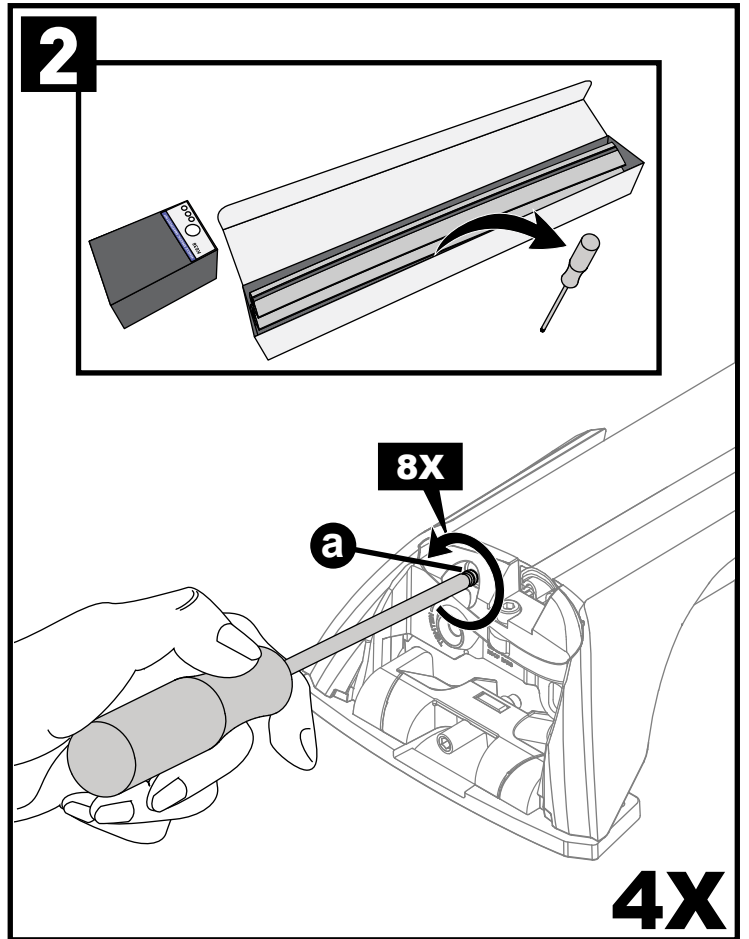

X8

Flush Bar (F)

Through Bar (T)

Heavy Duty Bar (HD)

Square Bar/P-Bar (P)

K913

1.1 kg (2.5 lbs.)

14