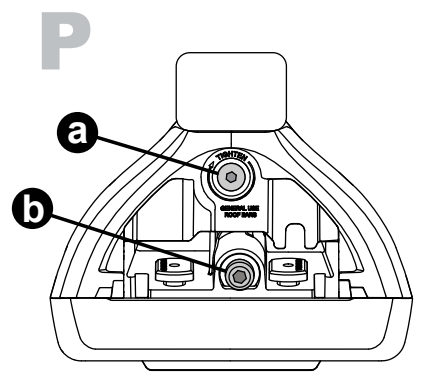

X8

Flush Bar (F)

Through Bar (T)

Heavy Duty Bar (HD)

Square Bar/P-Bar (P)

K913

1.1 kg (2.5 lbs.)

14

2X

15

4X

16

4X

17

4X

18

20

21

4X

4X

K913	X 1	X 2
500X	890mm/35 1/8"	845mm/33 1/4"

F

T

HD