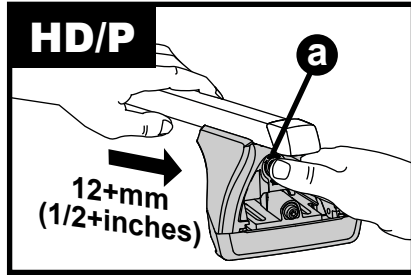

X8

Flush Bar (F)

Through Bar (T)

Heavy Duty Bar (HD)

Square Bar/P-Bar (P)

K913

1.1 kg (2.5 lbs.)

14