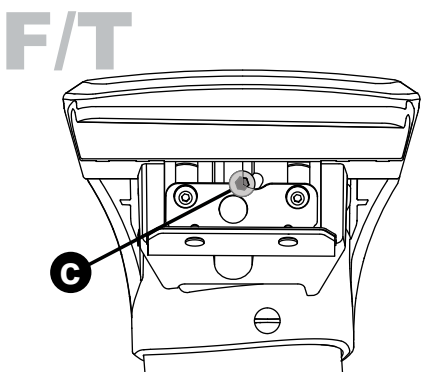

X8

Flush Bar (F)

Through Bar (T)

Heavy Duty Bar (HD)

Square Bar/P-Bar (P)

K913

1.1 kg (2.5 lbs.)

14