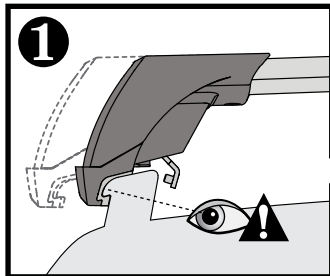

X8

Flush Bar (F)

Through Bar (T)

Heavy Duty Bar (HD)

Square Bar/P-Bar (P)

K913

1.1 kg (2.5 lbs.)

14