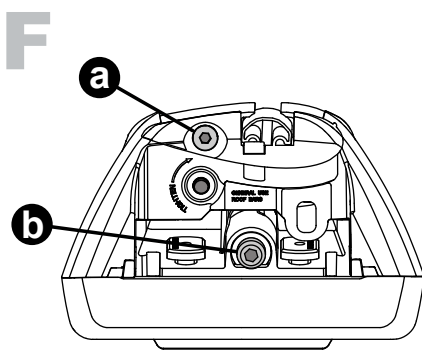

X8

Flush Bar (F)

Through Bar (T)

Heavy Duty Bar (HD)

Square Bar/P-Bar (P)

K913

1.1 kg (2.5 lbs.)

14

20

21

4X

4X

K913	X 1	X 2
500X	890mm/35 1/8"	845mm/33 1/4"

F

T

HD