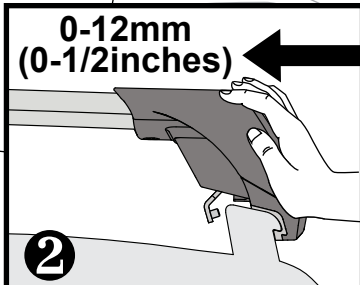

X8

Flush Bar (F)

Through Bar (T)

Heavy Duty Bar (HD)

Square Bar/P-Bar (P)

K913

1.1 kg (2.5 lbs.)

14