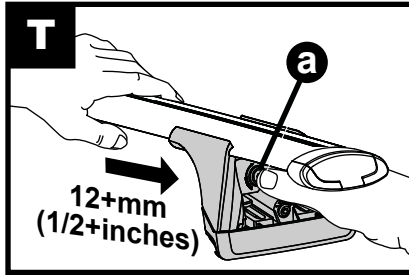

X8

Flush Bar (F)

Through Bar (T)

Heavy Duty Bar (HD)

Square Bar/P-Bar (P)

K913

1.1 kg (2.5 lbs.)

14